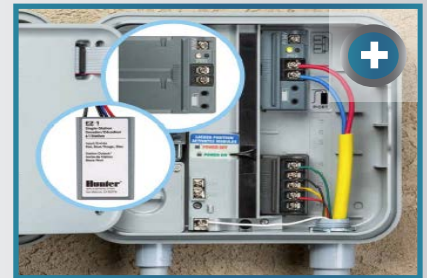

PCM-1600-KIT

click [here](#) to view in your browser

CLICK THE  SIGNS TO VIEW PHOTO

INCLUDES: 16-Station Output Module & Face Pack.

PROVIDES: Expansion Up To 23 Conventional Stations.

For Use With ALL Hunter Modular PC-400
Controllers Manufactured Feb 2020 & Later.

PC-DM-KIT

click [here](#) to view in your browser

INCLUDES: Pro-C Decoder Module & Face Pack.

PROVIDES: Expansion Up To 32 Stations + Master Valve.

For Use With Hunter EZ-1 Decoders And Modular PC-400
Controllers Manufactured Feb 2020 & Later
Pro-C to EZ Decoders Platform.