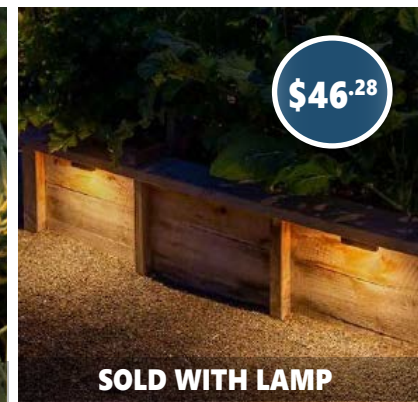

SUMMER FIXTURE SALE

AUGUST 18 - ~~SEPTEMBER 15, 2021~~

EXTENDED TO SEPTEMBER 30, 2021

FXLuminaire®

BUY A SPECIAL PRICE FIXTURE

select FX Luminaire BZ/FB fixtures only (details below)*

(PL) PATH LIGHT

(RS) UP LIGHT

(TM) PATH LIGHT

(LD) LEDGE LIGHT

* (BZ) Bronze / (FB) Flat Black

RECEIVE A FREE LAMP

select FX Luminaire lamps only (details below)

(G4) LED 20W

(MR-16) ECO 20W FL

(MR-16) ECO 20W WF

20 WATT

35° BEAM SPREAD

60° BEAM SPREAD

TERMS & CONDITIONS

For Contractor resale purchases only. Backorders are subject to Management approval. Promotion is valid on select (BZ) Bronze and/or (FB) Flat Black finish FX Luminaire fixture purchases at our Kansas location from August 18 - September 30, 2021. All products must be shipped and invoiced during the promotion period based on available inventory. Credit Account must be in good standing to qualify for this promotion. Industrial Sales Terms & Conditions and Delivery/Shipping/Return Policies are in effect throughout this promotion.